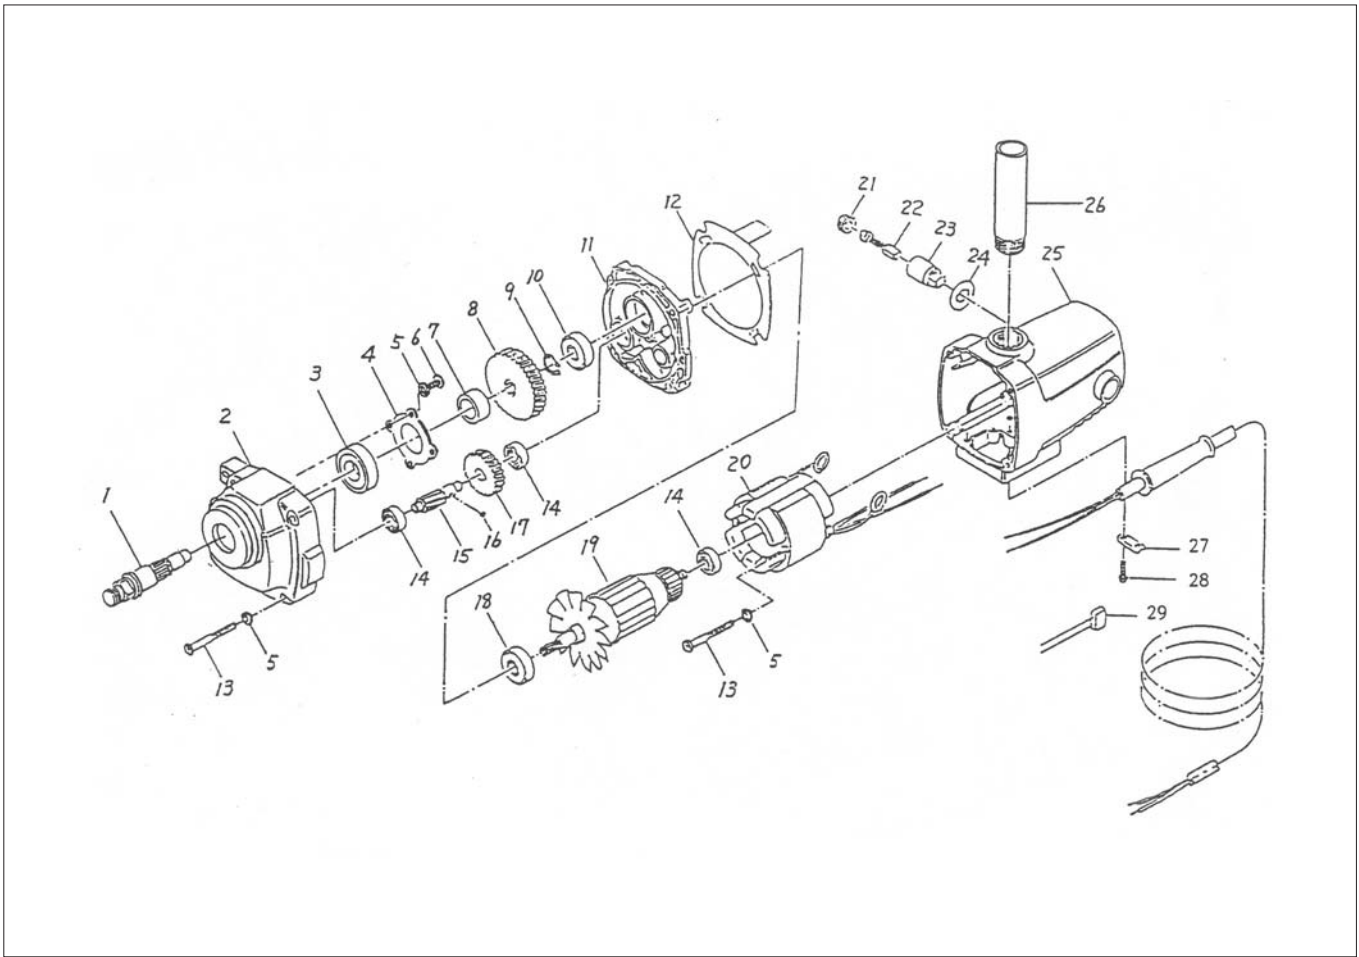

A-30 / A-30W MOTOR ASSEMBLY AND PARTS LIST

The Part Numbers with () are included in the Ass'y parts written above them.

No.	Part No.	Part Name	Q'ty	Price
1	TQ01434	Spindle Arbor	1	
2	TQ01435	Gear Case	1	
3	TP04160	Ball Bearing 6203 ZZ	1	
4	TQ00858	Bearing Holder	1	
5	TP00513	Spring Washer M5	10	
6	TQ00859	+ Screw 5 X 10	4	
7	TQ00860	Collar	1	
8	TQ00861	Spiral Gear (B)	1	
9	TP18356	Retaining Ring C-14	1	
10	TP06626	Ball Bearing 6200	1	
11	TQ00864	Bearing Bracket	1	
12	TQ01436	Wind-Shield Plate	1	
13	TQ01437	Hex. Screw 5 X 50	6	
14	TP00468	Ball Bearing 608Z	3	
15	TQ01438	Pinion	1	
16	TP06393	Sunk Key 3 X 3 X 5	1	
17	TQ01439	Spiral Gear (A)	1	
18	TP17438	Ball Bearing 6200Z	1	
19	TB01010	Armature Ass'y 115V	1 set	

No.	Part No.	Part Name	Q'ty	Price
20	TB01012	Stator Ass'y 115V	1 set	
21	TQ00867	Brush Cap	2	
22	TB00598	Carbon Brush Ass'y (2 pcs/set)	1 set	
23	TQ00868	Brush Holder	2	
24	TQ00869	Insulation Washer	2	
25	TQ00870	Stator Spider (Motor Housing)	1	
26	TB00895	Side Handle Ass'y	1	
27	TP13362	Cord Clamp	1	
28	LP30251	+ Screw 4 X 16	2	
29	TP16481	Condenser SM-37R8291	1	